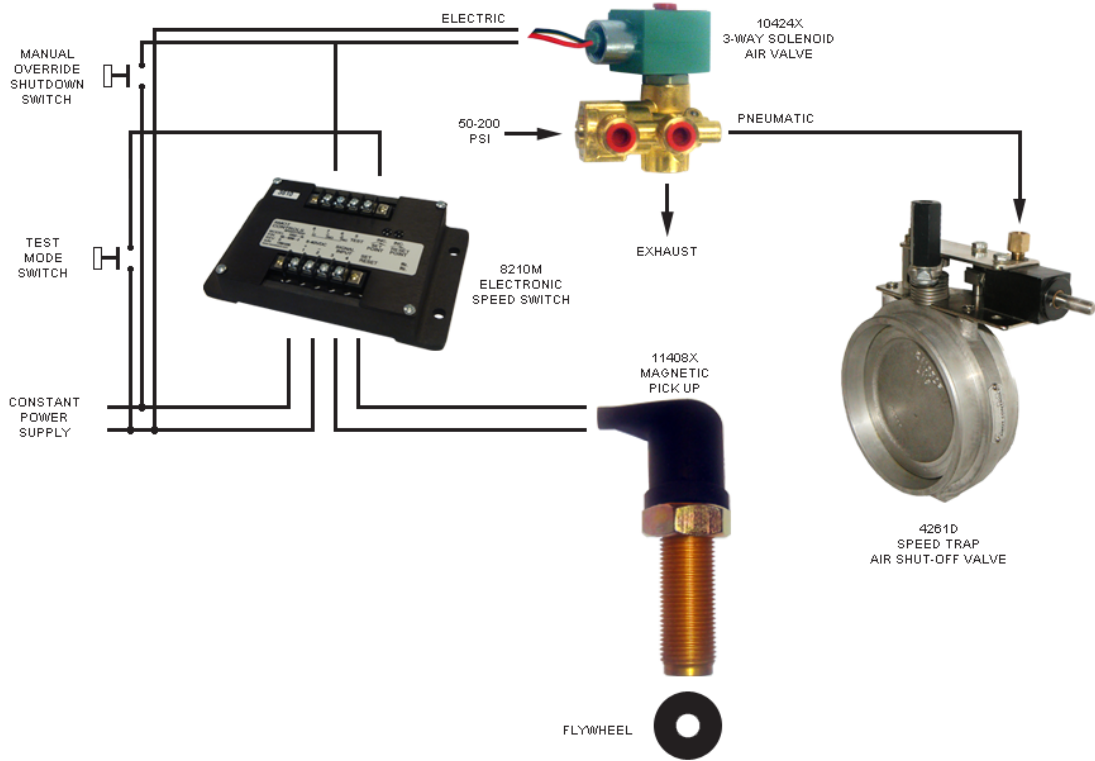

3-Way Solenoid Air Valve

Model 10424X

Overview

Model 10424X is used to link the truck's air supply and the SPEEDTRAP™ air intake shut-off valve in applications where the truck may encounter off-road services or extreme vibration.

air shut-off valve. When de-energized, pressure will be vented through Port "A" to Port "E".

Specification

Power supply:	10.2 - 12.6 VDC	
Pressure requirements:	3.5 to 13.8 bar	50 to 200 psi
Temperature:	-18° to 49°C	0° - 120°F
Response time:	5.10 milliseconds	
Valve body:	Brass	
Valve seals:	Buna N (Nitrile)	
Valve piston:	303 SS	
Pressure connections:	1/4" NPT	
Mounting threads:	1/4" - 2" x 3/8" deep	
Approvals:	CSA and UL listed	

Dimensions

please provide new drawing

3-Way Solenoid Air Valve - Model 10424X

Typical application

Electro/Pneumatic Automatic System (Manual Pneumatic)

How to order

To order Model 10424X specify AMOT SPEEDTRAP™ 10424X (includes mounting bracket).