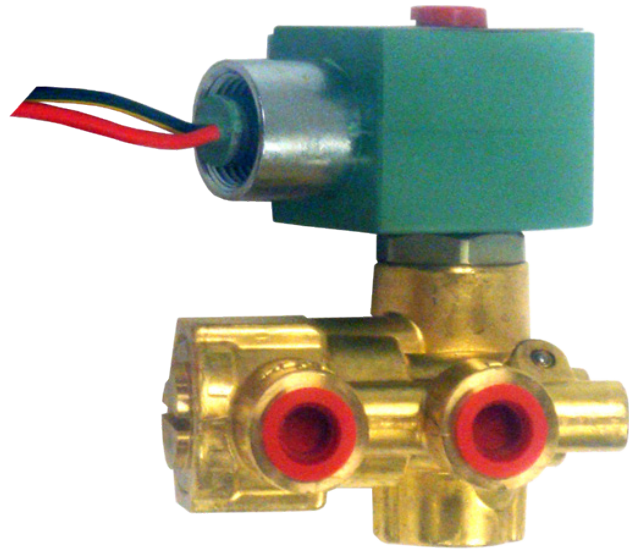

3-Way Solenoid Air Valve

Model 10424X

Overview

Model 10424X is used to link the truck's air supply and the SPEEDTRAP™ air intake shut-off valve in applications where the truck may encounter off-road services or extreme vibration.

- Compact rugged design
- NEMA 4 Watertight
- CSA certified
- UL listed

**Model 10424X
3-Way Solenoid Air Valve**

3-Way Solenoid Air Valve - Model 10424X

Operation

Pressure will be sent through Port "P" to Port "A" which will close SPEEDTRAP™ model 4261 intake

air shut-off valve. When de-energized, pressure will be vented through Port "A" to Port "E".

Specification

Power supply:	10.2 - 12.6 VDC	
Pressure requirements:	3.5 to 13.8 bar	50 to 200 psi
Temperature:	-18° to 49°C	0° - 120°F
Response time:	5.10 milliseconds	
Valve body:	Brass	
Valve seals:	Buna N (Nitrile)	
Valve piston:	303 SS	
Pressure connections:	1/4" NPT	
Mounting threads:	1/4" - 2" x 3/8" deep	
Approvals:	CSA and UL listed	

Dimensions

please provide new drawing

3-Way Solenoid Air Valve - Model 10424X

Typical application

Electro/Pneumatic Automatic System (Manual Pneumatic)

How to order

To order Model 10424X specify AMOT SPEEDTRAP™ 10424X (includes mounting bracket).