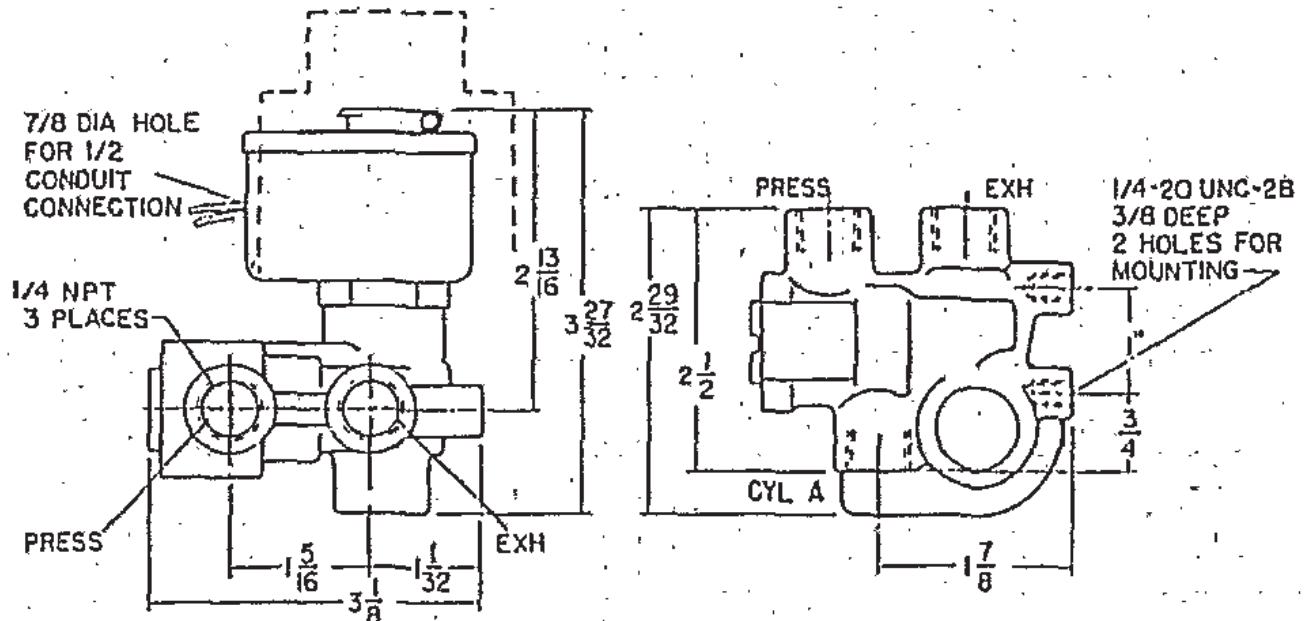

3-Way Solenoid Air Valve - Model 10424X

Operation

Pressure will be sent through Port "P" to Port "A" which will close SPEEDTRAP™ model 4261 intake

air shut-off valve. When de-energized, pressure will be vented through Port "A" to Port "E".

Specification

Power supply:	10.2 - 12.6 VDC	
Pressure requirements:	3.5 to 13.8 bar	50 to 200 psi
Temperature:	-18° to 49°C	0° - 120°F
Response time:	5.10 milliseconds	
Valve body:	Brass	
Valve seals:	Buna N (Nitrile)	
Valve piston:	303 SS	
Pressure connections:	1/4" NPT	
Mounting threads:	1/4" - 2" x 3/8" deep	
Approvals:	CSA and UL listed	

Dimensions

please provide new drawing